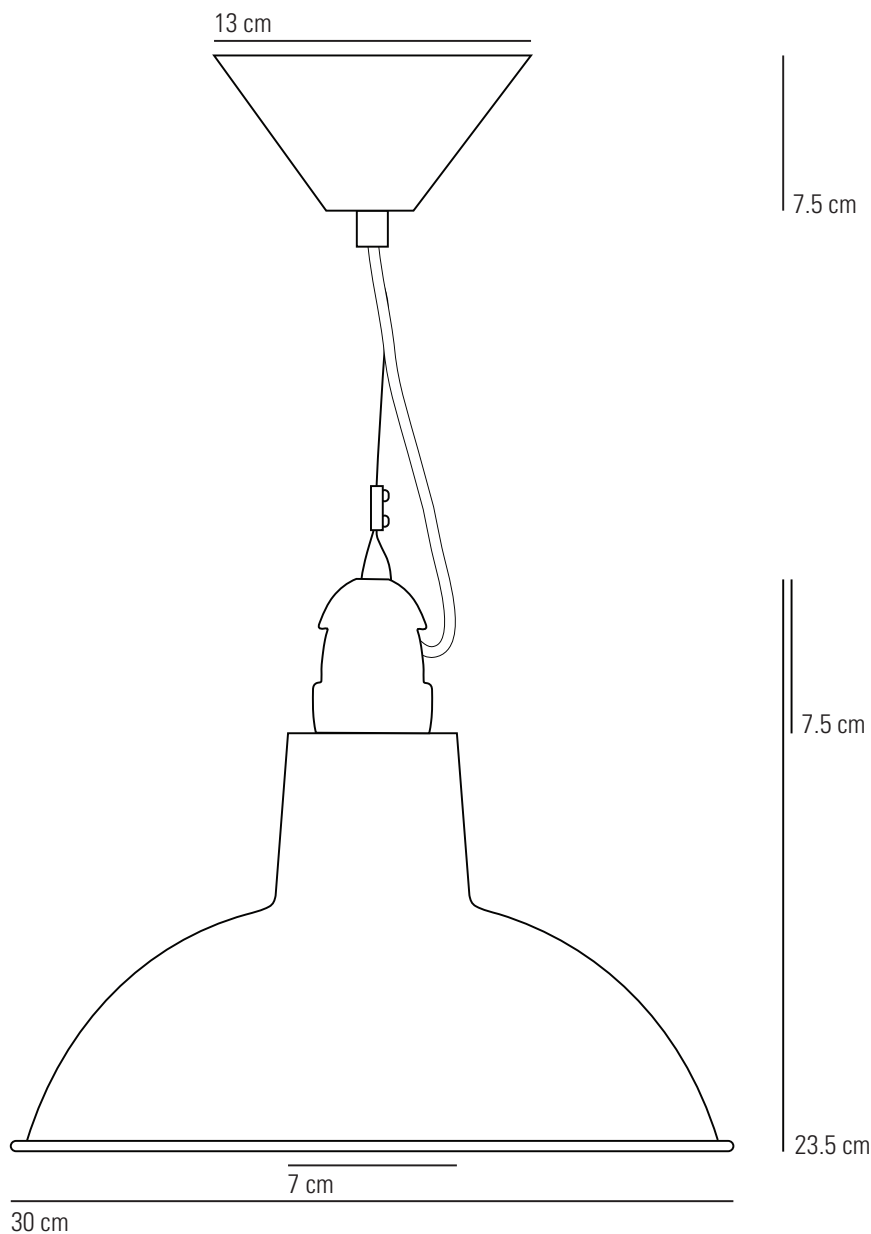

PAXO Pendant Light

Specifications

PRODUCT CODE:	FP489
BULB CAP:	E27
MAX WATTAGE:	100W
VOLTAGE:	230V (AC)
BULB TYPE:	GLS
IP RATING:	IP20

MATERIAL(S):	ALUMINIUM, BONE CHINA
AVAILABLE FINISH:	POLISHED ALUMINIUM/BLUE/ GREEN/BLACK/WHITE PAINTED ALUMINIUM. BONE CHINA TOP
CABLE LENGTH:	180CM
CABLE COLOUR:	BLACK/BLUE GREEN/SAND & TAUPE COTTON BRAID