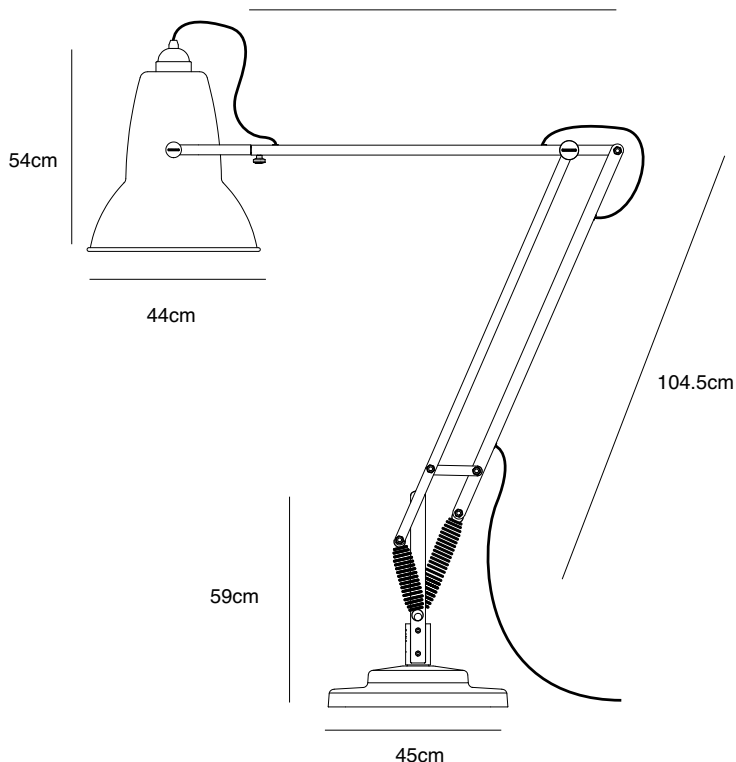

Original 1227™ Giant Brass Floor Lamp

ANGLEPOISE®

Original 1227™ Giant Brass Collection | Technical Sheet

Launched In 2016 | Designed by George Carwardine

95cm

Product	Closest RAL Reference
Floor Lamp - Deep Slate With Black Cable Braid	7021
Floor Lamp - Elephant Grey With Grey Cable Braid	7046
Floor Lamp - Dusty Blue With Grey Cable Braid	5024
Floor Lamp - Midnight Green With Black Cable Braid	6009
Floor Lamp - Ink Blue With Black Cable Braid	5011

Description

Our new Original 1227™ Giant Brass floor lamp is a real showstopper. High end details such as the finely crafted brass components – which include a stunning block machined out of solid brass - and fabric-covered cables create a luxurious aesthetic, while the engraved bespoke adjuster wheels make it easy to move about, despite its super-size proportions.

Materials

- Gloss powder coated finish
- Brass fork block, adjuster wheels, Bridle, shade cap, spacers and fasteners
- Aluminium shade, arms and fork
- Cast aluminium base with additional cast iron base weights
- Fabric covered cable
- Anglepoise® constant tension spring technology

Dimensions

- Shade diameter: 44cm
- Shade height: 47cm
- Max reach: 270cm (from base to shade)
- Base size: 45 x 45cm
- Cable length: 450cm
- Lamp Packaging (L x W x H): 98cm x 64.5cm x 184cm
- Lamp Packaged Weight: 52.4kg