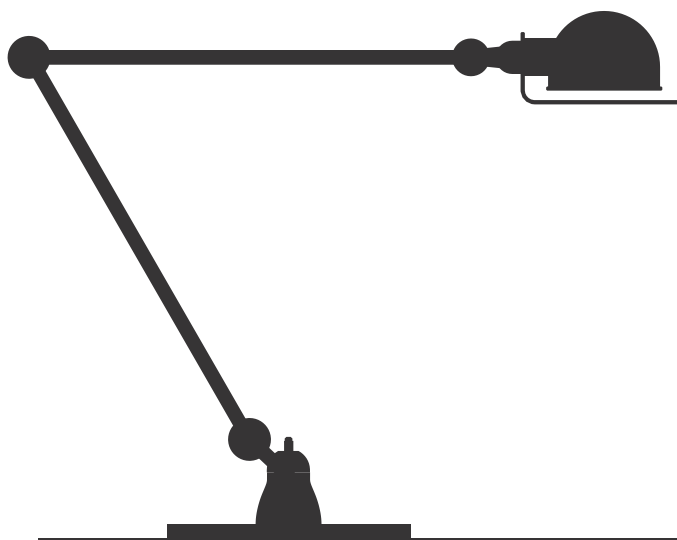

Jieldé

Loft

D 6000

TABLE LAMP — 16 COLORS —
BRUSHED STEEL AND CHROMED
PLATED

BASE	Ø 245 MM
1 ARM	60 CM
REFLECTOR	150 MM
SWITCH	ON/OFF
SOCKET	E27
MAX	100W

D 6060

TABLE LAMP — 16 COLORS —
BRUSHED STEEL AND CHROMED PLATED

BASE	Ø 330 MM
2 ARMS	60 CM
REFLECTOR	150 MM
R. SWITCH	ON/OFF
SOCKET	E27
MAX	100W

D 6440

TABLE LAMP — 16 COLORS —
BRUSHED STEEL AND CHROMED PLATED

BASE	Ø 245 MM
2 ARMS	40 CM
REFLECTOR	150 MM
SWITCH	ON/OFF
SOCKET	E27
MAX	100W