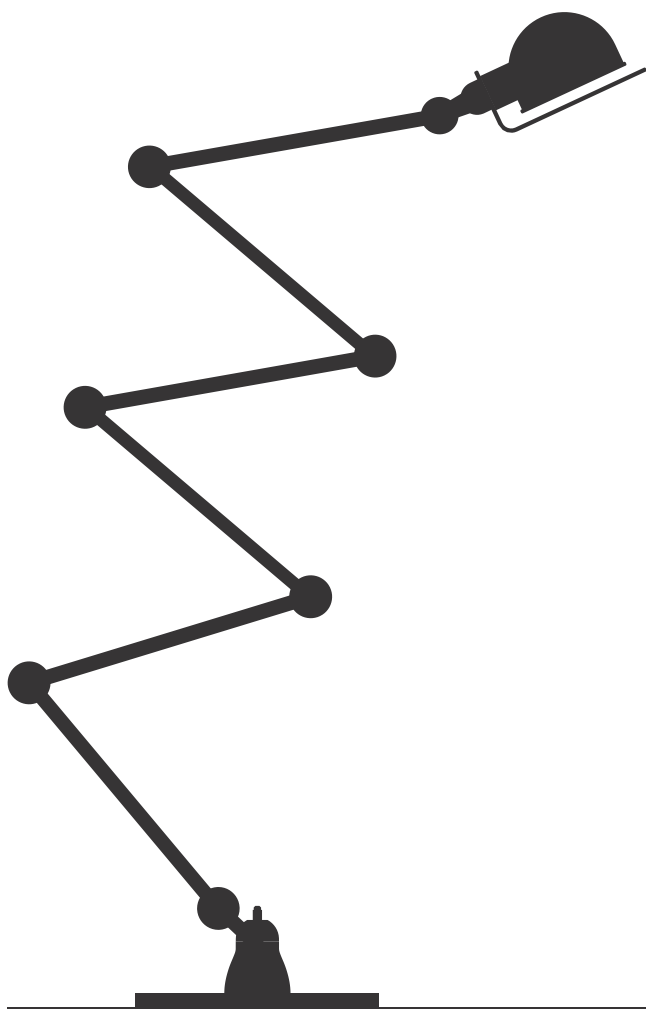

BASE	Ø 90 MM
2 ARMS	40 CM
REFLECTOR	150 MM
SWITCH	ON/OFF
SOCKET	E27
MAX	100W

D 1200

FLOOR LAMP — 16 COLORS —
BRUSHED STEEL AND CHROMED PLATED

BASE	Ø 330 MM
1 ARM	120 CM
REFLECTOR	150 MM
SWITCH	ON/OFF
SOCKET	E27
MAX	100W

D 1240

FLOOR LAMP — 16 COLORS —
BRUSHED STEEL AND CHROMED
PLATED

BASE	Ø 330 MM
1 ARM	120 CM
1 ARM	40 CM
REFLECTOR	150 MM
SWITCH	ON/OFF
SOCKET	E27
MAX	100W

D 1260

FLOOR LAMP — 16 COLORS —
BRUSHED STEEL AND CHROMED PLATED

BASE	Ø 330 MM
1 ARM	120 CM
1 ARM	60 CM
REFLECTOR	150 MM
SWITCH	ON/OFF
SOCKET	E27
MAX	100W

D 9406

FLOOR LAMP — 16 COLORS —
BRUSHED STEEL AND CHROMED PLATED

BASE	Ø 330 MM
6 ARMS	40 CM
REFLECTOR	150 MM
SWITCH	ON/OFF
SOCKET	E27
MAX	100W