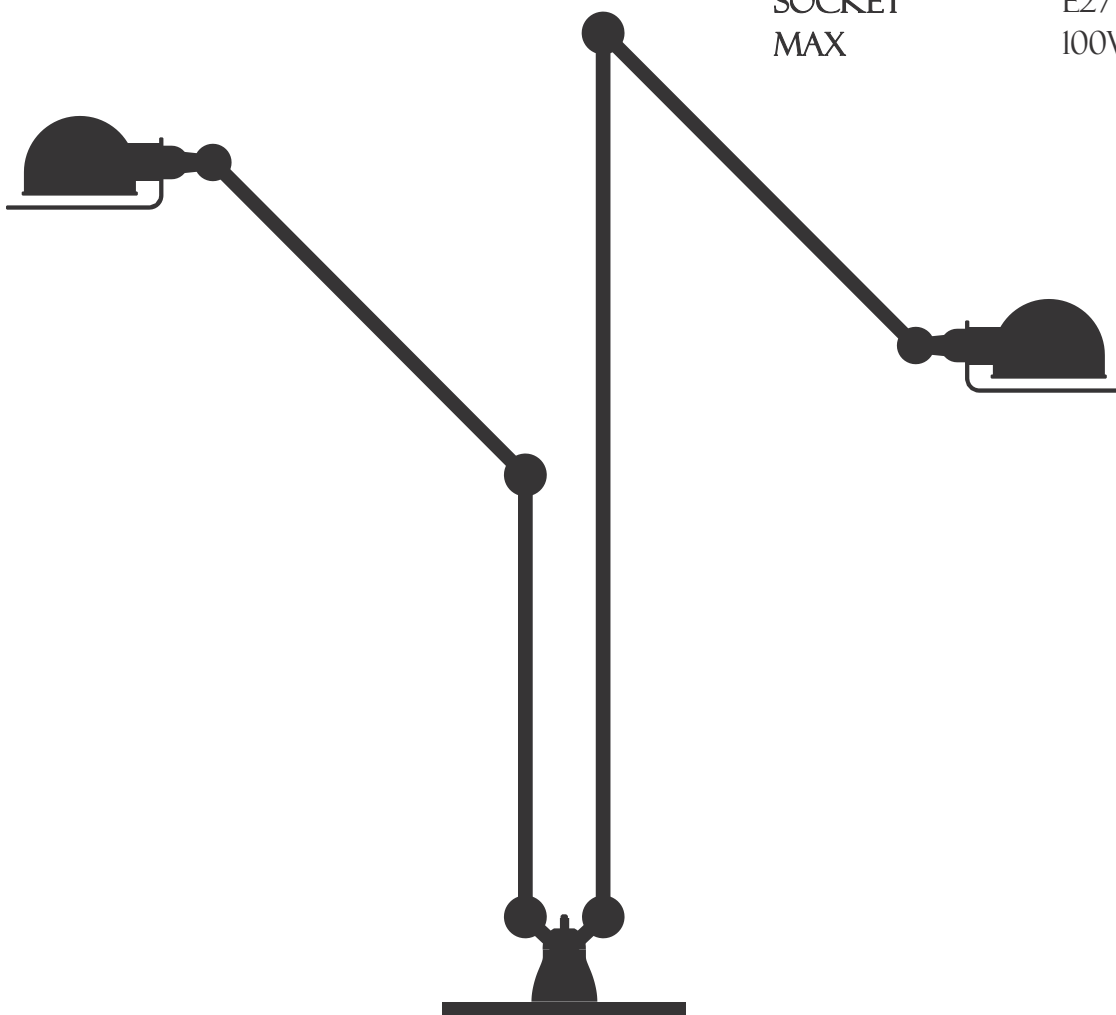

BASE	Ø 330 MM
1 ARM	120 CM
1 ARM	60 CM
REFLECTOR	150 MM
SWITCH	ON/OFF
SOCKET	E27
MAX	100W

D 9406

FLOOR LAMP — 16 COLORS —
BRUSHED STEEL AND CHROMED PLATED

BASE	Ø 330 MM
6 ARMS	40 CM
REFLECTOR	150 MM
SWITCH	ON/OFF
SOCKET	E27
MAX	100W

DD 7460

TWIN FLOOR LAMP — 16 COLORS —
BRUSHED STEEL AND CHROMED PLATED

BASE	Ø 330 MM
1 ARM	120 CM
1 ARM	40 CM
2 ARMS	60 CM
REFLECTOR	150 MM
SWITCH	ON/OFF
SOCKET	E27
MAX	100W

SKY 4224

TWIN SUSPENSION LAMP — 16 COLORS —
BRUSHED STEEL AND CHROMED PLATED

BASE	Ø 90 MM
2 ARMS	40 CM
2 ARMS	25 CM
REFLECTOR	150 MM
NO SWITCH	
SOCKET	E27
MAX	100W

C 6000 I

TABLE LAMP — 16 COLORS —
BRUSHED STEEL AND CHROMED PLATED

BASE	Ø 245 MM
1 CURVE ARM	60 CM
REFLECTOR	150 MM
SWITCH	ON/OFF
SOCKET	E27
MAX	100W