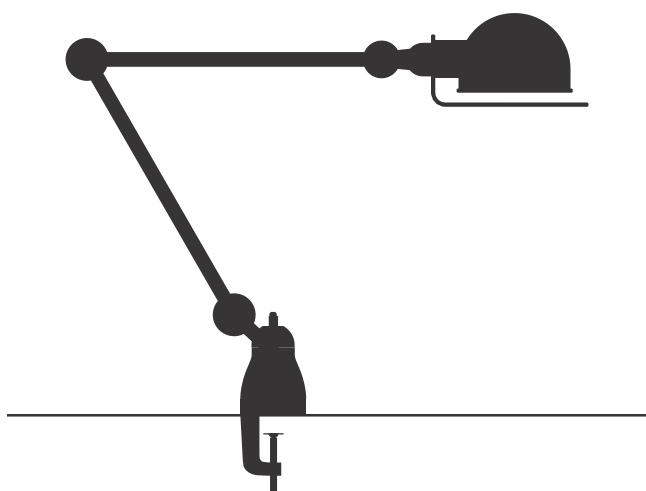

BASE	Ø 330 MM
2 ARMS	60 CM
REFLECTOR	150 MM
R. SWITCH	ON/OFF
SOCKET	E27
MAX	100W

D 6440

TABLE LAMP — 16 COLORS —
BRUSHED STEEL AND CHROMED PLATED

BASE	Ø 245 MM
2 ARMS	40 CM
REFLECTOR	150 MM
SWITCH	ON/OFF
SOCKET	E27
MAX	100W

D 4040

CLAMP LAMP — 16 COLORS —
BRUSHED STEEL AND CHROMED PLATED

CLAMP BASE OPENING	72 MM
2 ARM	40 CM
REFLECTOR	150 MM
SWITCH	ON/OFF
SOCKET	E27
MAX	100W

D 4401R

TABLE LAMP — 16 COLORS —
BRUSHED STEEL AND CHROMED PLATED

BASE	Ø 90 MM
2 ARMS	40 CM
REFLECTOR	150 MM
SWITCH	ON/OFF
SOCKET	E27
MAX	100W

D 1200

FLOOR LAMP — 16 COLORS —
BRUSHED STEEL AND CHROMED PLATED

BASE	Ø 330 MM
1 ARM	120 CM
REFLECTOR	150 MM
SWITCH	ON/OFF
SOCKET	E27
MAX	100W