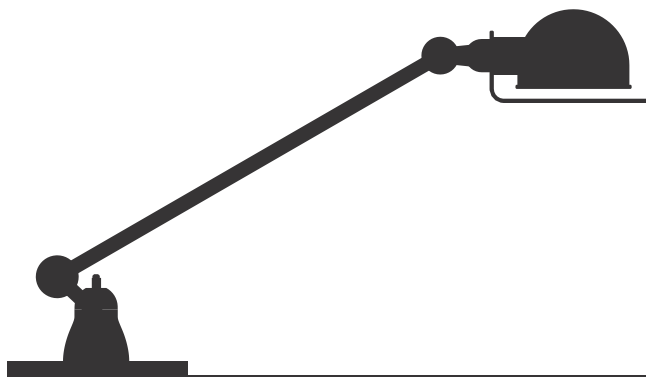

Jieldé

Loft

D 6000

TABLE LAMP — 16 COLORS —
BRUSHED STEEL AND CHROMED
PLATED

BASE	Ø 245 MM
1 ARM	60 CM
REFLECTOR	150 MM
SWITCH	ON/OFF
SOCKET	E27
MAX	100W

D 6060

TABLE LAMP — 16 COLORS —
BRUSHED STEEL AND CHROMED PLATED

BASE	Ø 330 MM
2 ARMS	60 CM
REFLECTOR	150 MM
R. SWITCH	ON/OFF
SOCKET	E27
MAX	100W

D 6440

TABLE LAMP — 16 COLORS —
BRUSHED STEEL AND CHROMED PLATED

BASE	Ø 245 MM
2 ARMS	40 CM
REFLECTOR	150 MM
SWITCH	ON/OFF
SOCKET	E27
MAX	100W