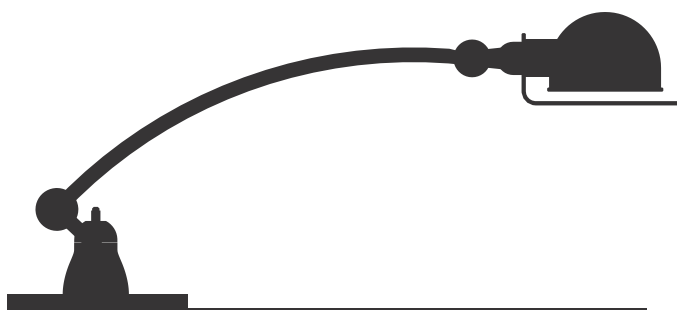

BASE	Ø 90 MM
2 ARMS	40 CM
2 ARMS	25 CM
REFLECTOR	150 MM
NO SWITCH	
SOCKET	E27
MAX	100W

C 6000 I

TABLE LAMP — 16 COLORS —
BRUSHED STEEL AND CHROMED PLATED

BASE	Ø 245 MM
1 CURVE ARM	60 CM
REFLECTOR	150 MM
SWITCH	ON/OFF
SOCKET	E27
MAX	100W